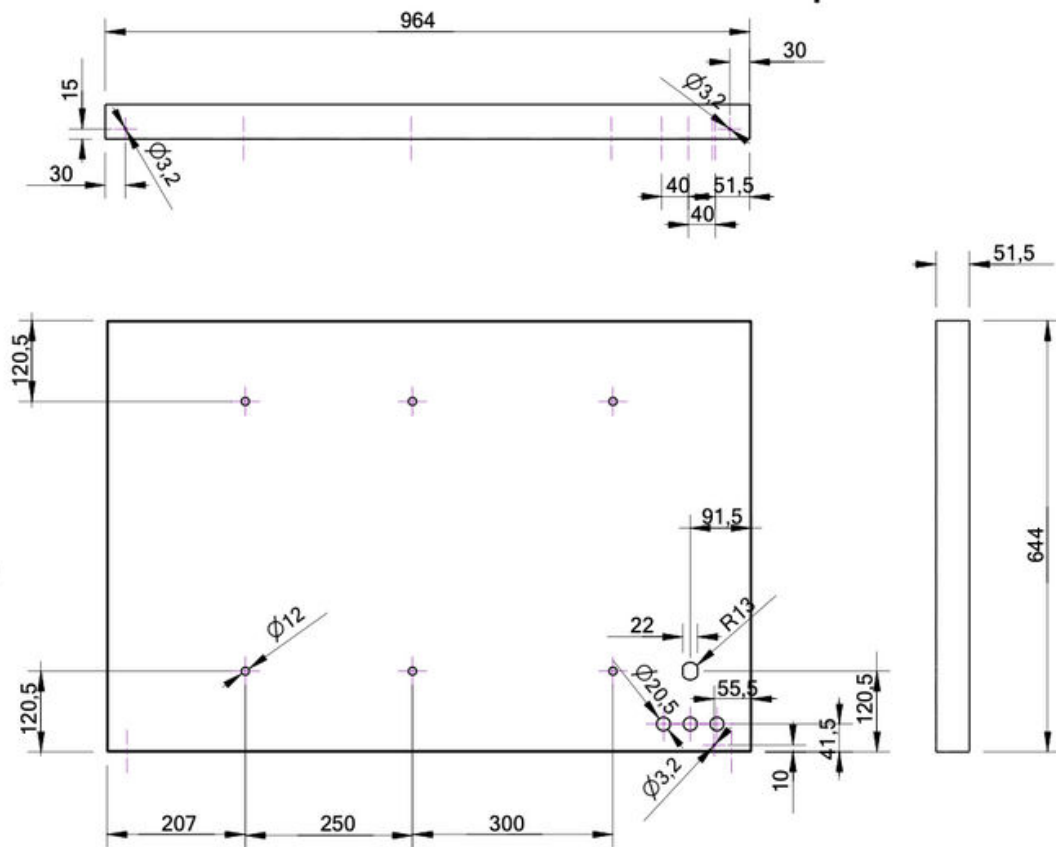

DS-960x640 P5

Pixel Pitch	P5
Dimensions (WxH) mm	960x640 mm
Min. Viewing distance	2 meters
Brightness	5500 nits
Input Voltage	240VAC
Power avg.	120 W
Weight	10 kg
IP Rating	IP 65
Certification	CE, RoHS

DS-960x640 P5

Pixel Pitch	P5
Resolution	192x128 pixels
Brightness	5500 nits
Viewing angle	H:140 V:120
Color	16 bit/color
Interface port	LAN CAT 5/5e/6
Operation	24/7
Operating Temperature	-35° C ... +50
Power Consumption max.	600 W
Serviceability	Front and back
Certification	CE, RoHS
Warranty	1 year

Compact DS Series

DS-960x640 P5

AMPRON
WWW.AMPRON.EU

DS-640x960 P5

Pixel Pitch	P5
Resolution	128x192 pixels
Brightness	5500 nits
Viewing angle	H:140 V:120
Color	16 bit/color
Interface port	LAN CAT 5/5e/6
Operation	24/7
Operating Temperature	-35° C ... +50
Power Consumption max.	600 W
Serviceability	Front and back
Certification	CE, RoHS
Warranty	1 year

Compact DS Series

DS-640x960 P5

AMPRON
WWW.AMPRON.EU