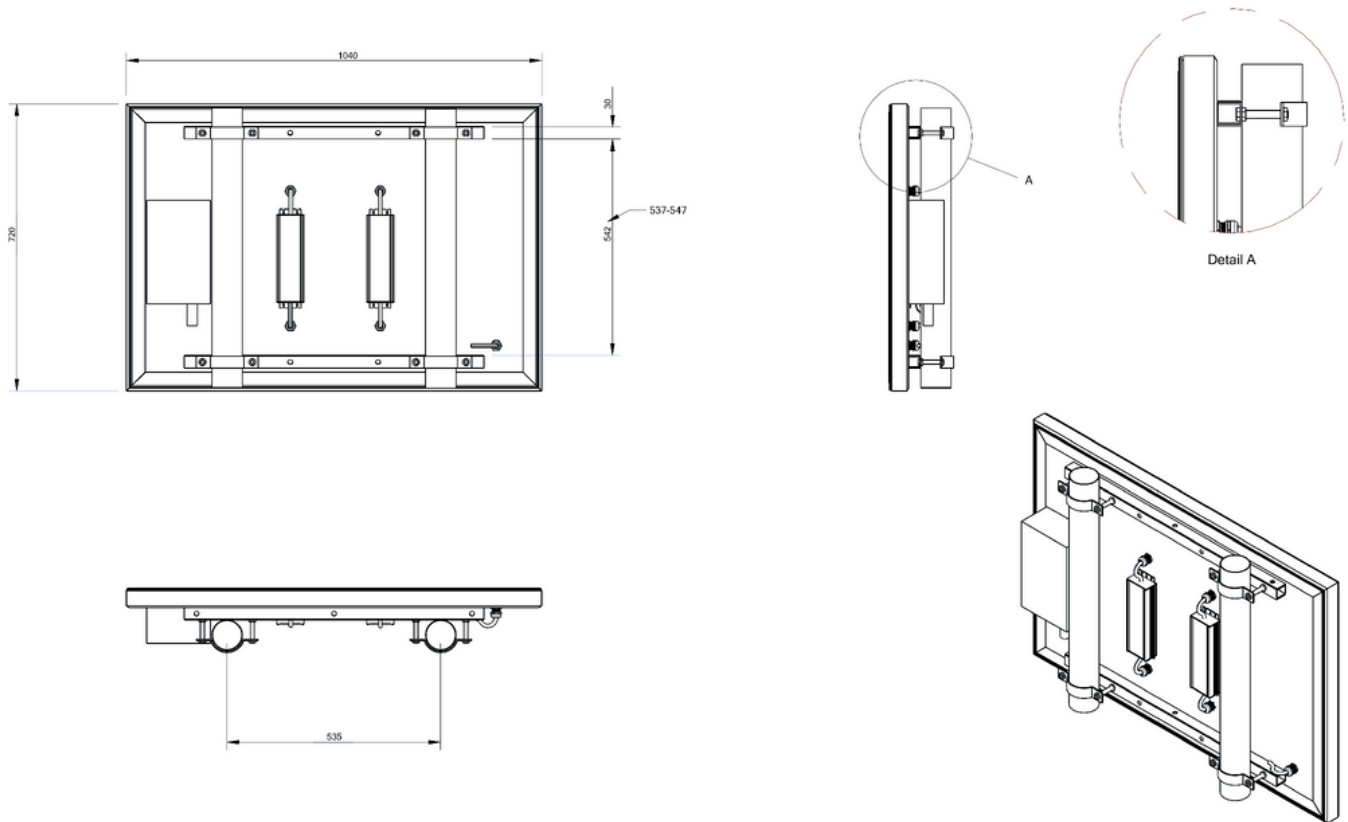

DR-1040x720 P8

Pixel Pitch	P8
Dimensions (WxHxD)	1040x720x50 mm
Min. Viewing distance	8 meters
Brightness	6500 nits
Input Voltage	240VAC
Power avg.	100 W
Weight	21 kg
IP Rating	IP 65
Certification	CE, RoHS

USAGE

CONTENT EXAMPLES

DR-1040x720 P8

Pixel Pitch	P8
Resolution	120x80 pixels
Brightness	6500 nits
Viewing angle	H:140 V:120
Color	16 bit/color
Interface port	LAN CAT 5/5e/6
Operation	24/7
Operating Temperature	-35° C ... +50
Power Consumption max.	500 W
Serviceability	Front and back
Certification	CE, RoHS
Warranty	1 year