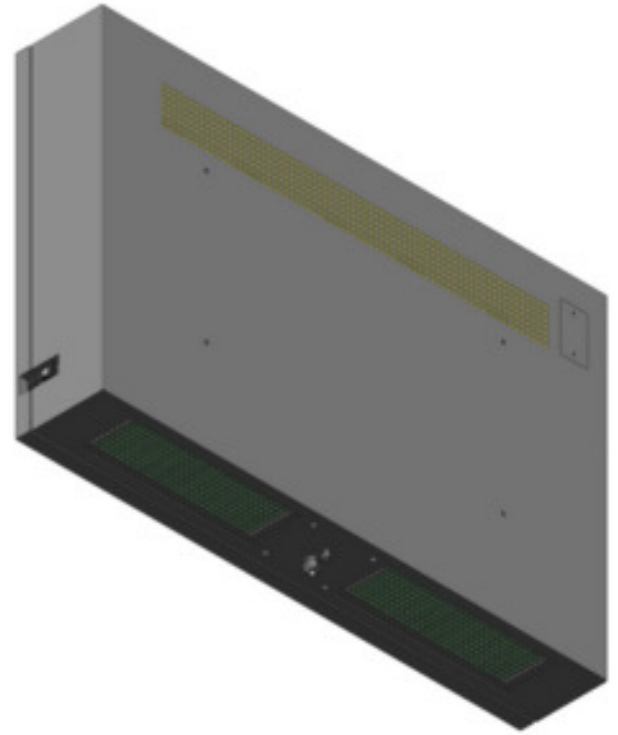

49" SINGLE SIDED OUTDOOR LCD

Screen Size	49"
Protection class	IP54 (IP65 optional)
Continuous Operation	24/7
Aspect Ratio	16:9
Brightness	2500 nits
View angle	178/178
Power	110-240 V, 50Hz
Working Temperature	-40° + 55°
Network	Wi-Fi, LAN, 3G, 4G

Product	Single-Sided Outdoor 49" Signage Display
Model	DL-SSO49
Input	230VAC/50Hz
Power typ	286W
Brightness	2500 cd/m ²
Contr(dyn)	5000:1
Glass	Double layer laminated tempered HQ AR
Panel	LG or BOE High Brightness LCD
View angle	178/178
Resp. time	6ms
Interface	RJ45
Temperature	-40° to +55 C°
IP	54 (65 optional)
IK	08
Certification	EN55032, EN55035, EN62368, EN50121-4, EN60529, EN62262, RoHS
Legacy standards covered:	EN55022, EN55013, EN55103, EN55024, EN55020, EN60950